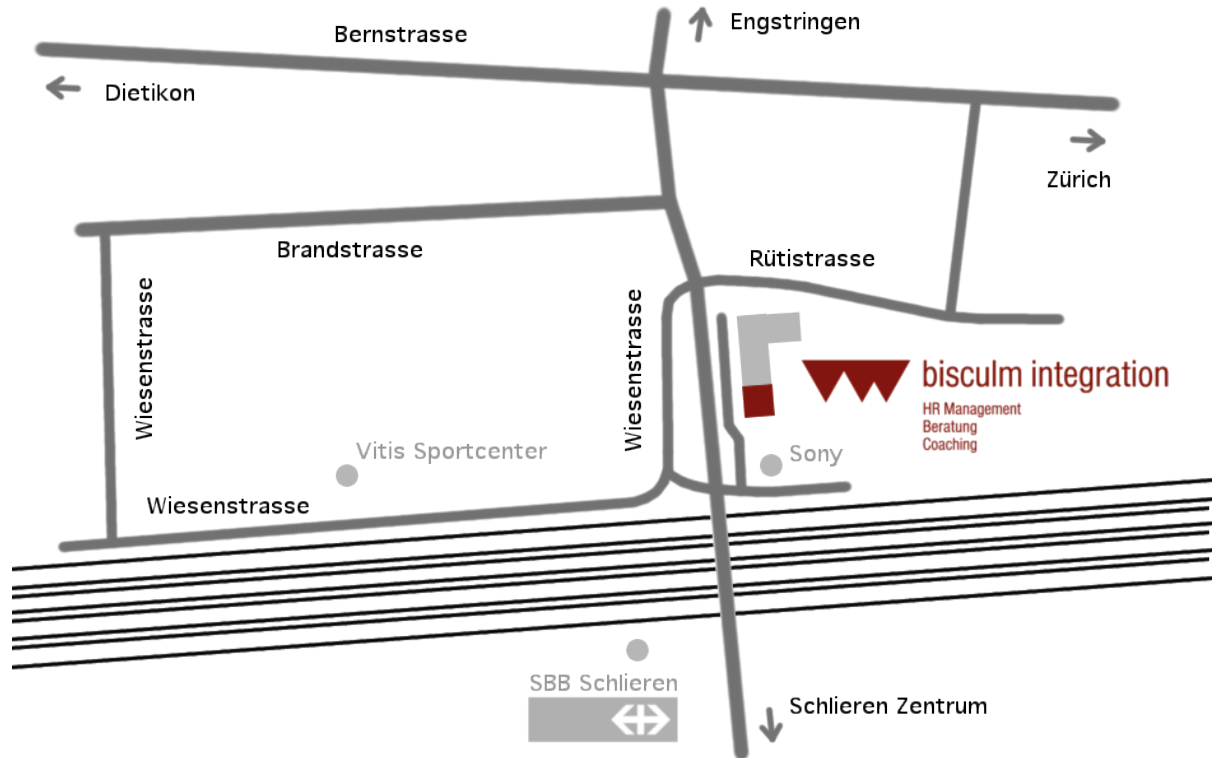

bisculm integration

HR Management
Beratung
Coaching

bisculm integration - how to get there...

By public transport

S3 or S12 from Zurich main station or Aarau/Brugg to Schlieren SBB, 2 min walking distance from the station (northern exit). The office is on the ground floor directly next to the Sony building.

By car

From Engstringen, Zurich, Baden/Dietikon via Schlieren north, Bernstrasse turn for Schlieren station SBB, north portal. Pass the bicycle parking under the bridge and the Sony building. Be aware: dead end road, no access from Rütistrasse. Visitor parking available directly in front of the office Wiesenstrasse 3D (more P+R pay parking lots nearby at Rütistrasse 8-10).